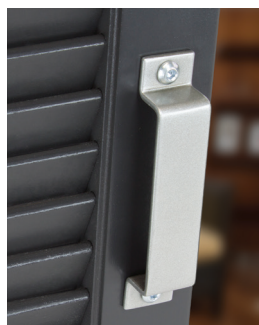

GOLDBERG BROTHERS

BARN DOOR HARDWARE
SHUTTER SERIES

GOLDBERG BROTHERS

BARN DOOR HARDWARE

SHUTTER SERIES

You can add the style and convenience of barn doors to smaller spaces, too. Goldberg Brothers Shutter Series barn door hardware is scaled down to just the right size for mounting sliding shutters or panels over kitchen pass-throughs, kitchen and bathroom cabinets, entertainment centers, storage shelves, and more! And, of course, they make a great alternative to curtains or blinds.

- adjustable for panel thickness of $\frac{3}{4}$ " , $\frac{7}{8}$ " , 1" , and $1\frac{1}{8}$ "
- bolts included for either wall or cabinet frame mounting
- $\frac{3}{16}$ " \times $1\frac{1}{4}$ " track available in 10 lengths from 18" to 72"
- hardware sets available either with or without track
- choose from straight strap or top mount hangers
- factory installed 2" warp-resistant DuPont™ Delrin® silent rollers
- adjustable wall-mount bottom guide included
- available in raw steel or 16 powder coat colors
- 75 lb weight limit

Choose from top mount or straight strap roller hangers.

Each set includes all necessary hardware to mount one shutter or panel. (Shutters and panels are not included.)

POPULAR ACCESSORIES

- biparting privacy latch
- 3" flush pull
- 4" pull handle
- adjustable U-guide
- extension kit
- hanger stabilizers
- bypass adapter kit