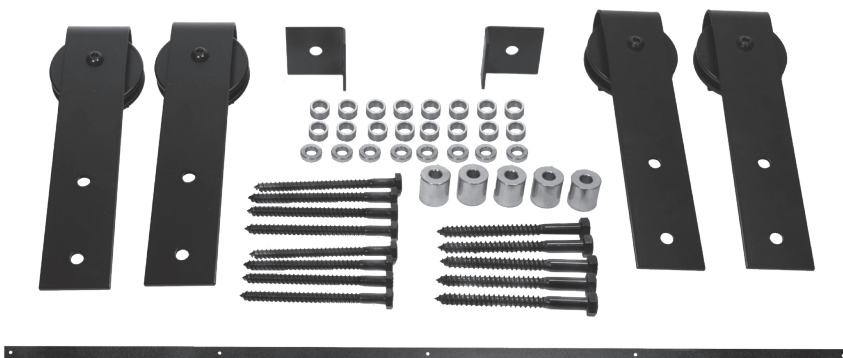

## Barn door hardware just for looks

- Attaches to decorative shutters and window trim
- Fits shutters up to 1½" thick
- Available with J-strap or wagon wheel dummy hangers
- Dummy hangers can be installed anywhere along the track
- Tracks sold separately in eight standard lengths from 2' to 8'
- Custom-length tracks available by special order
- Complete sets also available with track included
- No weight limit because hardware is only decorative
- Weather-resistant, zinc-coated bolts and aluminum spacers
- Available in 3 colors: matte black, silver, bronze texture

Add a distinctive touch to the outside of your home with exterior Dummy Roller Series hardware from Goldberg Brothers. These powder-coated steel dummy hangers and tracks make decorative window shutters look like functional barn doors, but the dummy hangers don't actually move once installed.

#### Single-shutter complete set includes:

- 4' track
- 2 J-strap or wagon wheel dummy hangers
- 2 track stops
- All necessary bolts and spacers

#### Dual-shutter complete set includes:

- 8' track
- 4 J-strap or wagon wheel dummy hangers
- 2 track stops
- All necessary bolts and spacers

(track not to scale.)

600481-1 0723