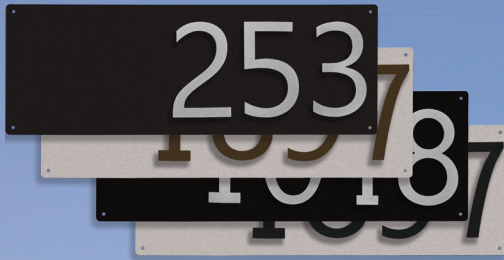

- 7½"×3" aluminum base plate
- Stainless steel mounting screws
- 2" tall aluminum characters
- Characters can be left or right justified, or centered
- Three colors: Matte Black, Silver, and Bronze Texture

Digits are raised off the surface of the base plate for a bold appearance.

01234
56789

Choose up to five digits and a base plate, then assemble it yourself, or order it fully assembled. Letters and select symbols are also available.

Fully assembled **Apartment Directional Signs** are also available by special order. Select up to five characters per row, and choose an arrow pointing to the left or the right. Perfect for hallways and outdoor navigation.

- 20"×7" aluminum base plate
- Stainless steel mounting screws
- 5¼" tall aluminum characters meet most safety standards
- Characters can be left or right justified, or centered
- Three colors: Matte Black, Silver, and Bronze Texture