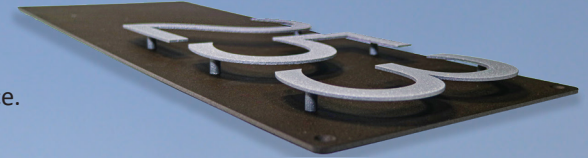

01234
56789

Choose up to five digits and a base plate, then assemble it yourself. Letters and select symbols are available by special order.

AVAILABLE BY SPECIAL ORDER:

- Letters & select symbols
- Vertical base plates
- Fully assembled signs