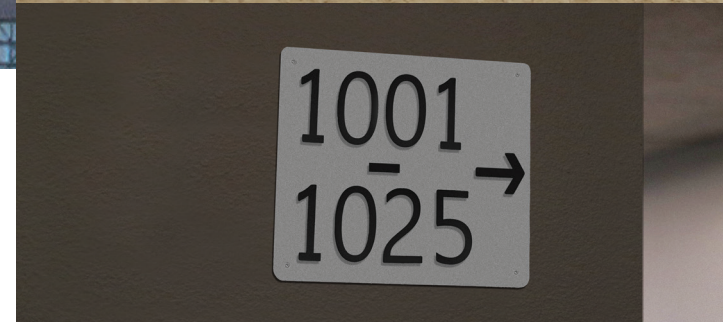

GOLDBERG BROTHERS APARTMENT NUMBER SIGNS

All products shown are available by special order.

GOLDBERG BROTHERS
HOUSE & APARTMENT
NUMBER SIGNS

Goldberg Brothers apartment number signs are the right size for use in high-rise condos and garden apartment complexes. They can also be used in office buildings, hotels, and more. And rust-resistant materials allow for outdoor installation.

- 7½"×3" aluminum base plate
- Stainless steel mounting screws
- 2" tall aluminum characters
- Characters can be left or right justified, or centered
- Three colors: Matte Black, Silver, and Bronze Texture

Digits are raised off the surface of the base plate for a bold appearance.

01234
56789

Choose up to five digits and a base plate, then assemble it yourself, or order it fully assembled. Letters and select symbols are also available.

Fully assembled **Apartment Directional Signs** are also available by special order. Select up to five characters per row, and choose an arrow pointing to the left or the right. Perfect for hallways and outdoor navigation.

Goldberg Brothers products have been proudly made in USA since 1897. Our commitment to quality, craftsmanship and value is built into everything we do.