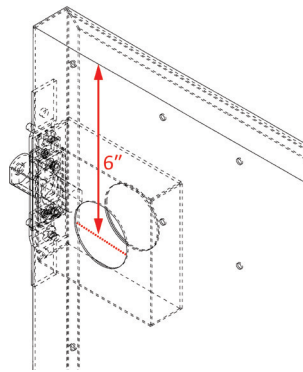

AVAILABLE IN 4 POWDER COAT COLORS	
Black Sand *code BS	White Texture *code WT
Gray Primer *code PR	Bronze Texture *code BZ